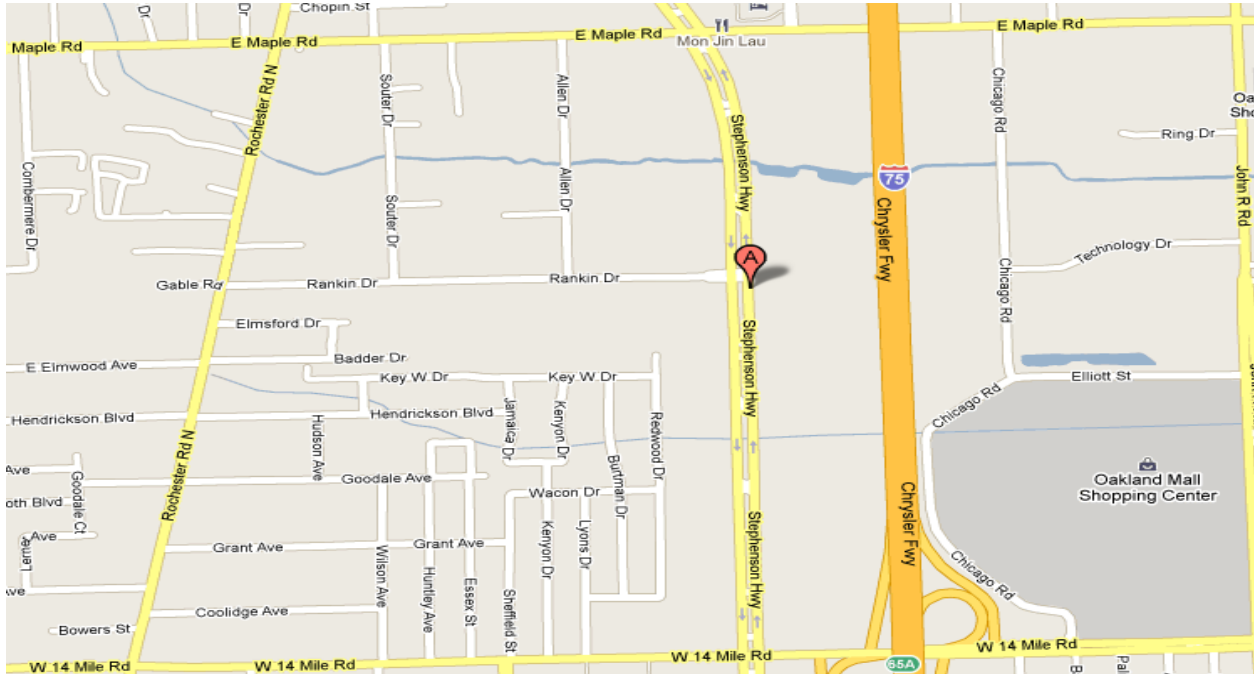

EFFECTIVE JUNE 1ST, 2010

River's Bend, PC
800 Stephenson Ste 250
Troy, MI 48083
(248) 585-3239

Location: 800 Stephenson Hwy, Ste 250 between 14 and 15 Mile Rd
on the East side of Stephenson Hwy

- Northbound I-75 exit 14 Mile WEST exit (65B), turn right onto Stephenson Hwy, stay in right lane, turn right into the 800 plaza taking the first left then second driveway turn left, entering the north end of the building, 2nd Floor
- Southbound I-75 exit 14 Mile West exit (65B), turn right onto Stephenson Hwy, stay in right lane, turn right into the 800 plaza taking the first left then second driveway turn left, entering the north end of the building, 2nd Floor
- From old location (33975 Dequindre): turn right out of our parking lot, turn right onto 14 Mile Rd, turn right onto Stephenson Hwy, stay in right lane, turn right into the 800 plaza taking the first left then second driveway turn left, entering the north end of the building, 2nd Floor

Elevator available in commons area located at the west entrance